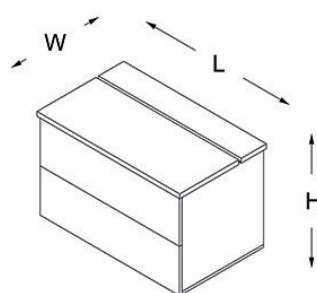

side desk - with electrification detail

H:73,5
W:62
L:102