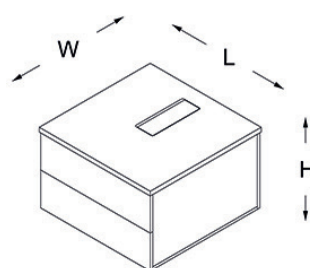

cabinet with drawers

H:73,5
W:62
L:262

side desk

H:73,5
W:62
L:102

side desk - with electrification detail

H:73,5
W:62
L:102

carrier cabinet

H:60,4
W:80,4
L:80,4

carrier cabine - with electrification detail

H:60,4
W:80,4
L:80,4

size table

coffeetable

electrification

electrification detail of executive desk

electrification detail of meeting desk

electrification detail of cabinet