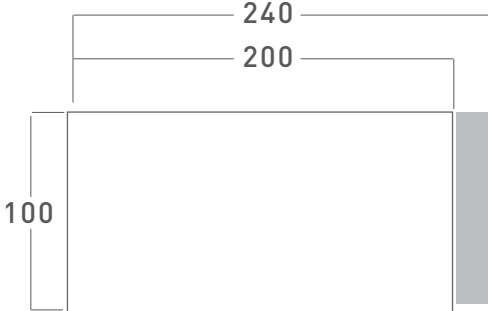

square veneer desk (VN)

product family

coffeetable

square

rectangle

table options

wood veneer table with marble details (LV)

wood veneer table with leather details (LV)

square veneer desk (VN)

size table

executive desks

meeting desks

size table

storage

cabinet

H:73,5
W:62
L:262