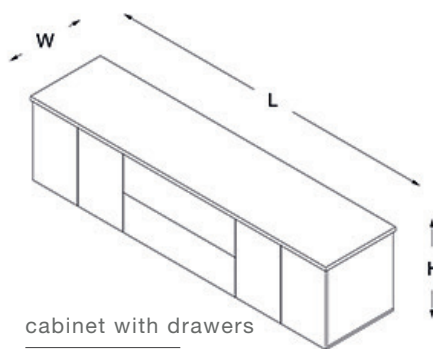

square veneer desk (VN)

size table

executive desks

meeting desks

size table

storage

cabinet

H:73,5
W:62
L:262