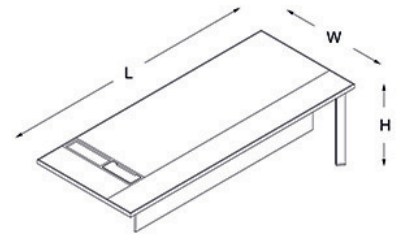

authentic leather desk with veneer details (VL)

storage

cabinet

cabinet with shelf

carrier cabinet

whatnot

size table

executive desks

four legged

H:74
W:100
L:200/240

three legged

H:74
W:100
L:200/240

iki ayaklı

H:74
W:100
L:200/240

toplantı masaları

four legged

H:74
W:100
L:200/240

three legged

H:74
W:100
L:200/240

two legged

H:74
W:100
L:200/240

square

H:74
W:130
L:130

coffeetable