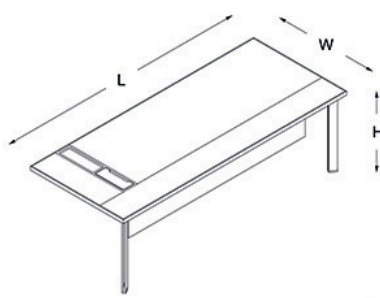

authentic leather desk with veneer details (VL)

storage

cabinet

cabinet with shelf

carrier cabinet

whatnot

size table

executive desks

four legged

H:74
W:100
L:200/240

three legged

H:74
W:100
L:200/240

iki ayaklı

H:74
W:100
L:200/240

toplantı masaları

four legged

H:74
W:100
L:200/240

three legged

H:74
W:100
L:200/240

two legged

H:74
W:100
L:200/240

square

H:74
W:130
L:130

coffeetable