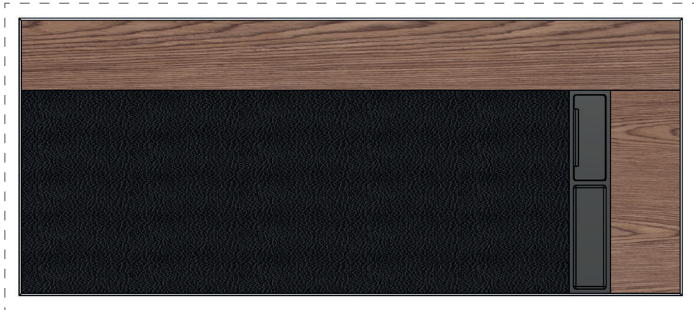

CORE
by
bürotime

technical document

CORE

b.design team

“Core shines out with its design combining elegance with functionality, adding power and prestige to executive offices. Asymmetrical composition created by a unique combination of surfaces enriched with various materials, diverges from monotone lines and exhibits a modern and elegant outlook. The product family where natural stone, leather, and wooden materials gain momentum with fine craftsmanship demonstrates the glory executive offices require while presenting to its user force it owes to nature.”

product family

executive desk

four legged

three legged

two legged

table options

wood veneer desk with marble details (LV)

wood veneer desk with leather details (LV)