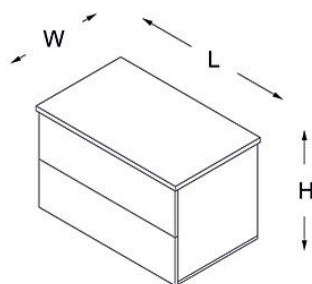

side desk

H:73,5
W:62
L:102