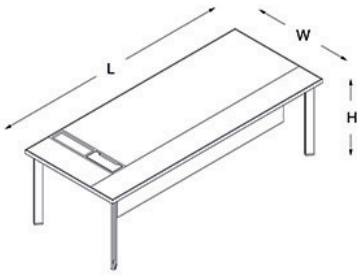

authentic leather desk with veneer details (VL)

storage

cabinet

cabinet with shelf

carrier cabinet

whatnot

size table

executive desks

four legged

H:74
W:100
L:200/240

three legged

H:74
W:100
L:200/240

iki ayaklı

H:74
W:100
L:200/240

toplantı masaları

four legged

H:74
W:100
L:200/240

three legged

H:74
W:100
L:200/240

two legged

H:74
W:100
L:200/240

square

H:74
W:130
L:130

coffeetable