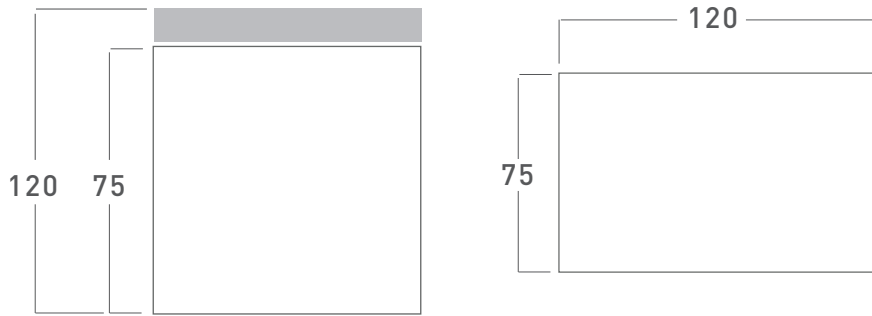

size table

---

coffeetable