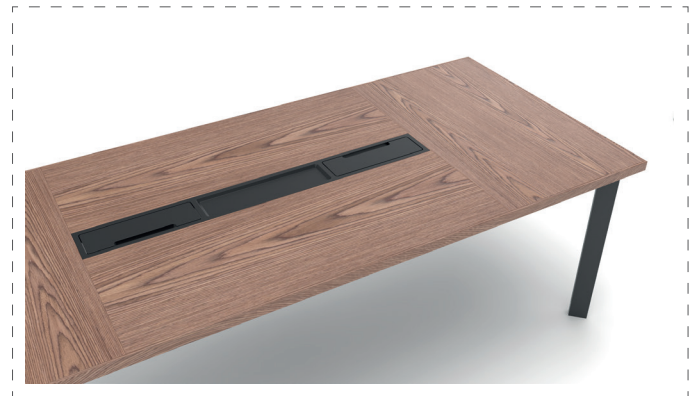

carrier cabine - with electrification detail

H:60,4
W:80,4
L:80,4

size table

coffeetable

electrification

electrification detail of executive desk

electrification detail of meeting desk

electrification detail of cabinet