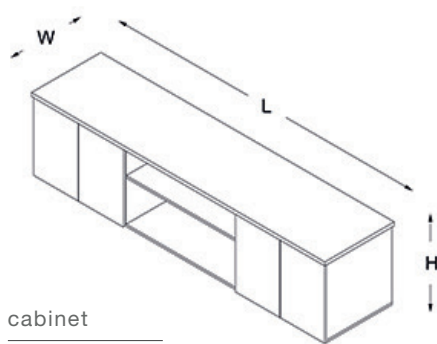

square veneer desk (VN)

size table

executive desks

meeting desks

size table

storage

cabinet

H:73,5
W:62
L:262