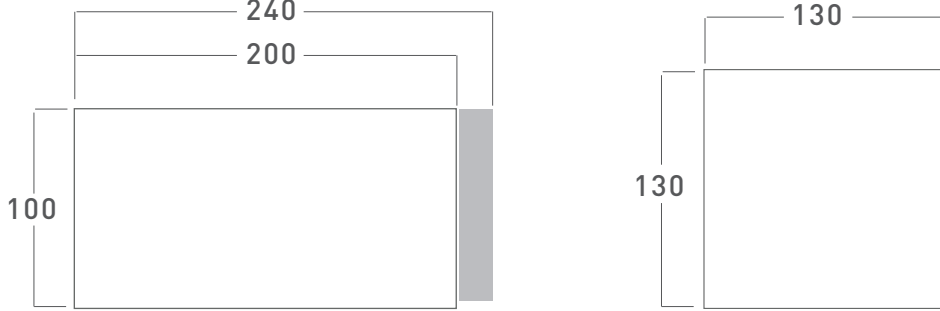

square veneer desk (VN)

product family

coffeetable

square

rectangle

table options

wood veneer table with marble details (LV)

wood veneer table with leather details (LV)

square veneer desk (VN)

size table

executive desks

meeting desks

size table

storage

cabinet

H:73,5
W:62
L:262